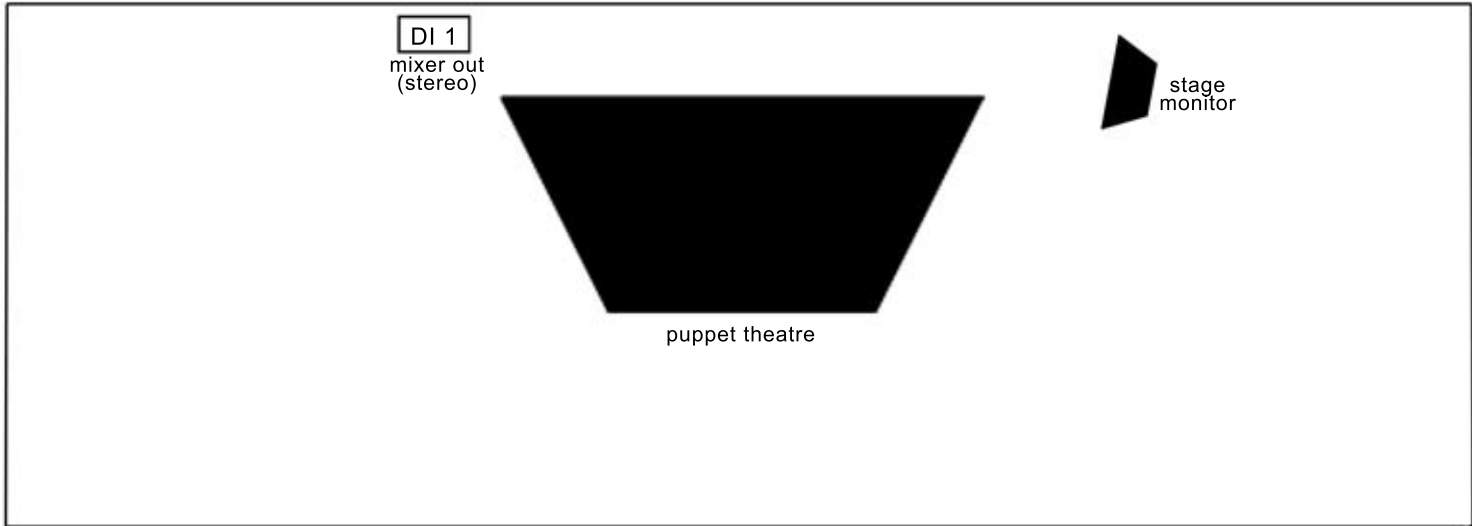

SOME BUNNY LOVES YOU (PUPPET SHOW) - STAGE PLOT

1.mixer output

stereo xlr or 1/4"

Tech Contact: Jesse Thom | jesse.thom@gmail.com | 604-243-8172

I'd love to hear from you the day before or day of the show. Feel free to contact me with any questions!